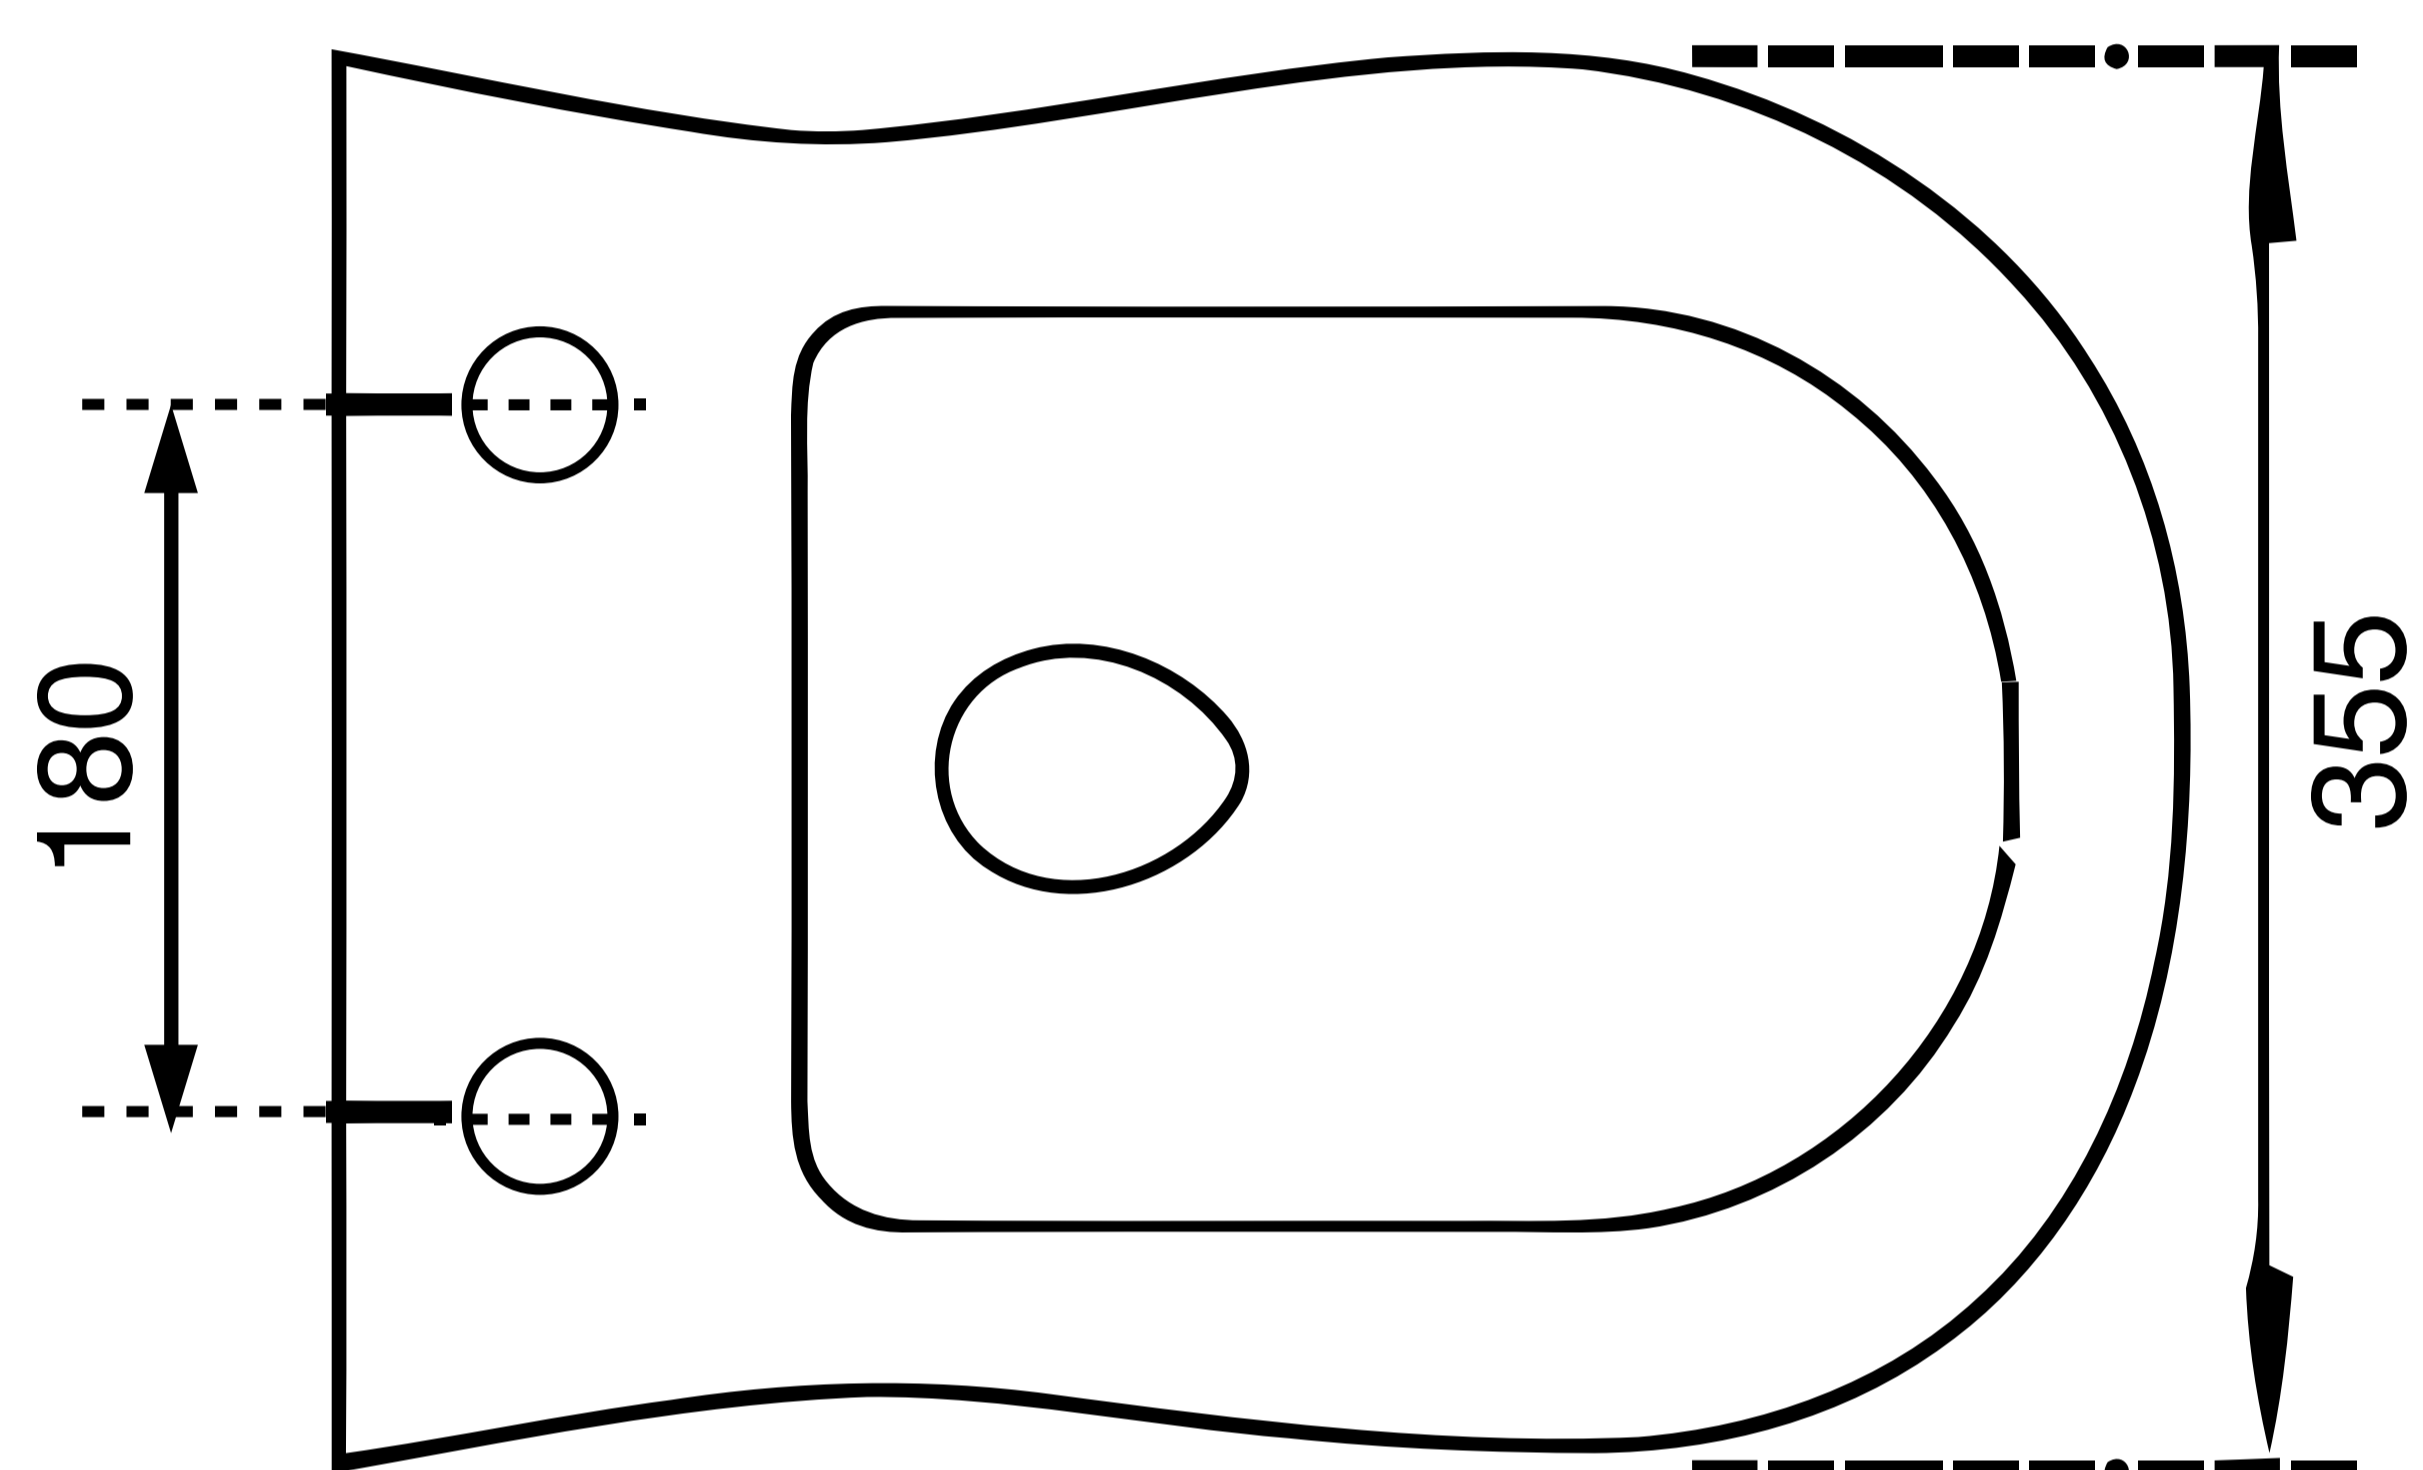

Rimless WC With Slim UF Seat Cover

Product Code : 1842

Technical Drawing

All dimension are in **mm**