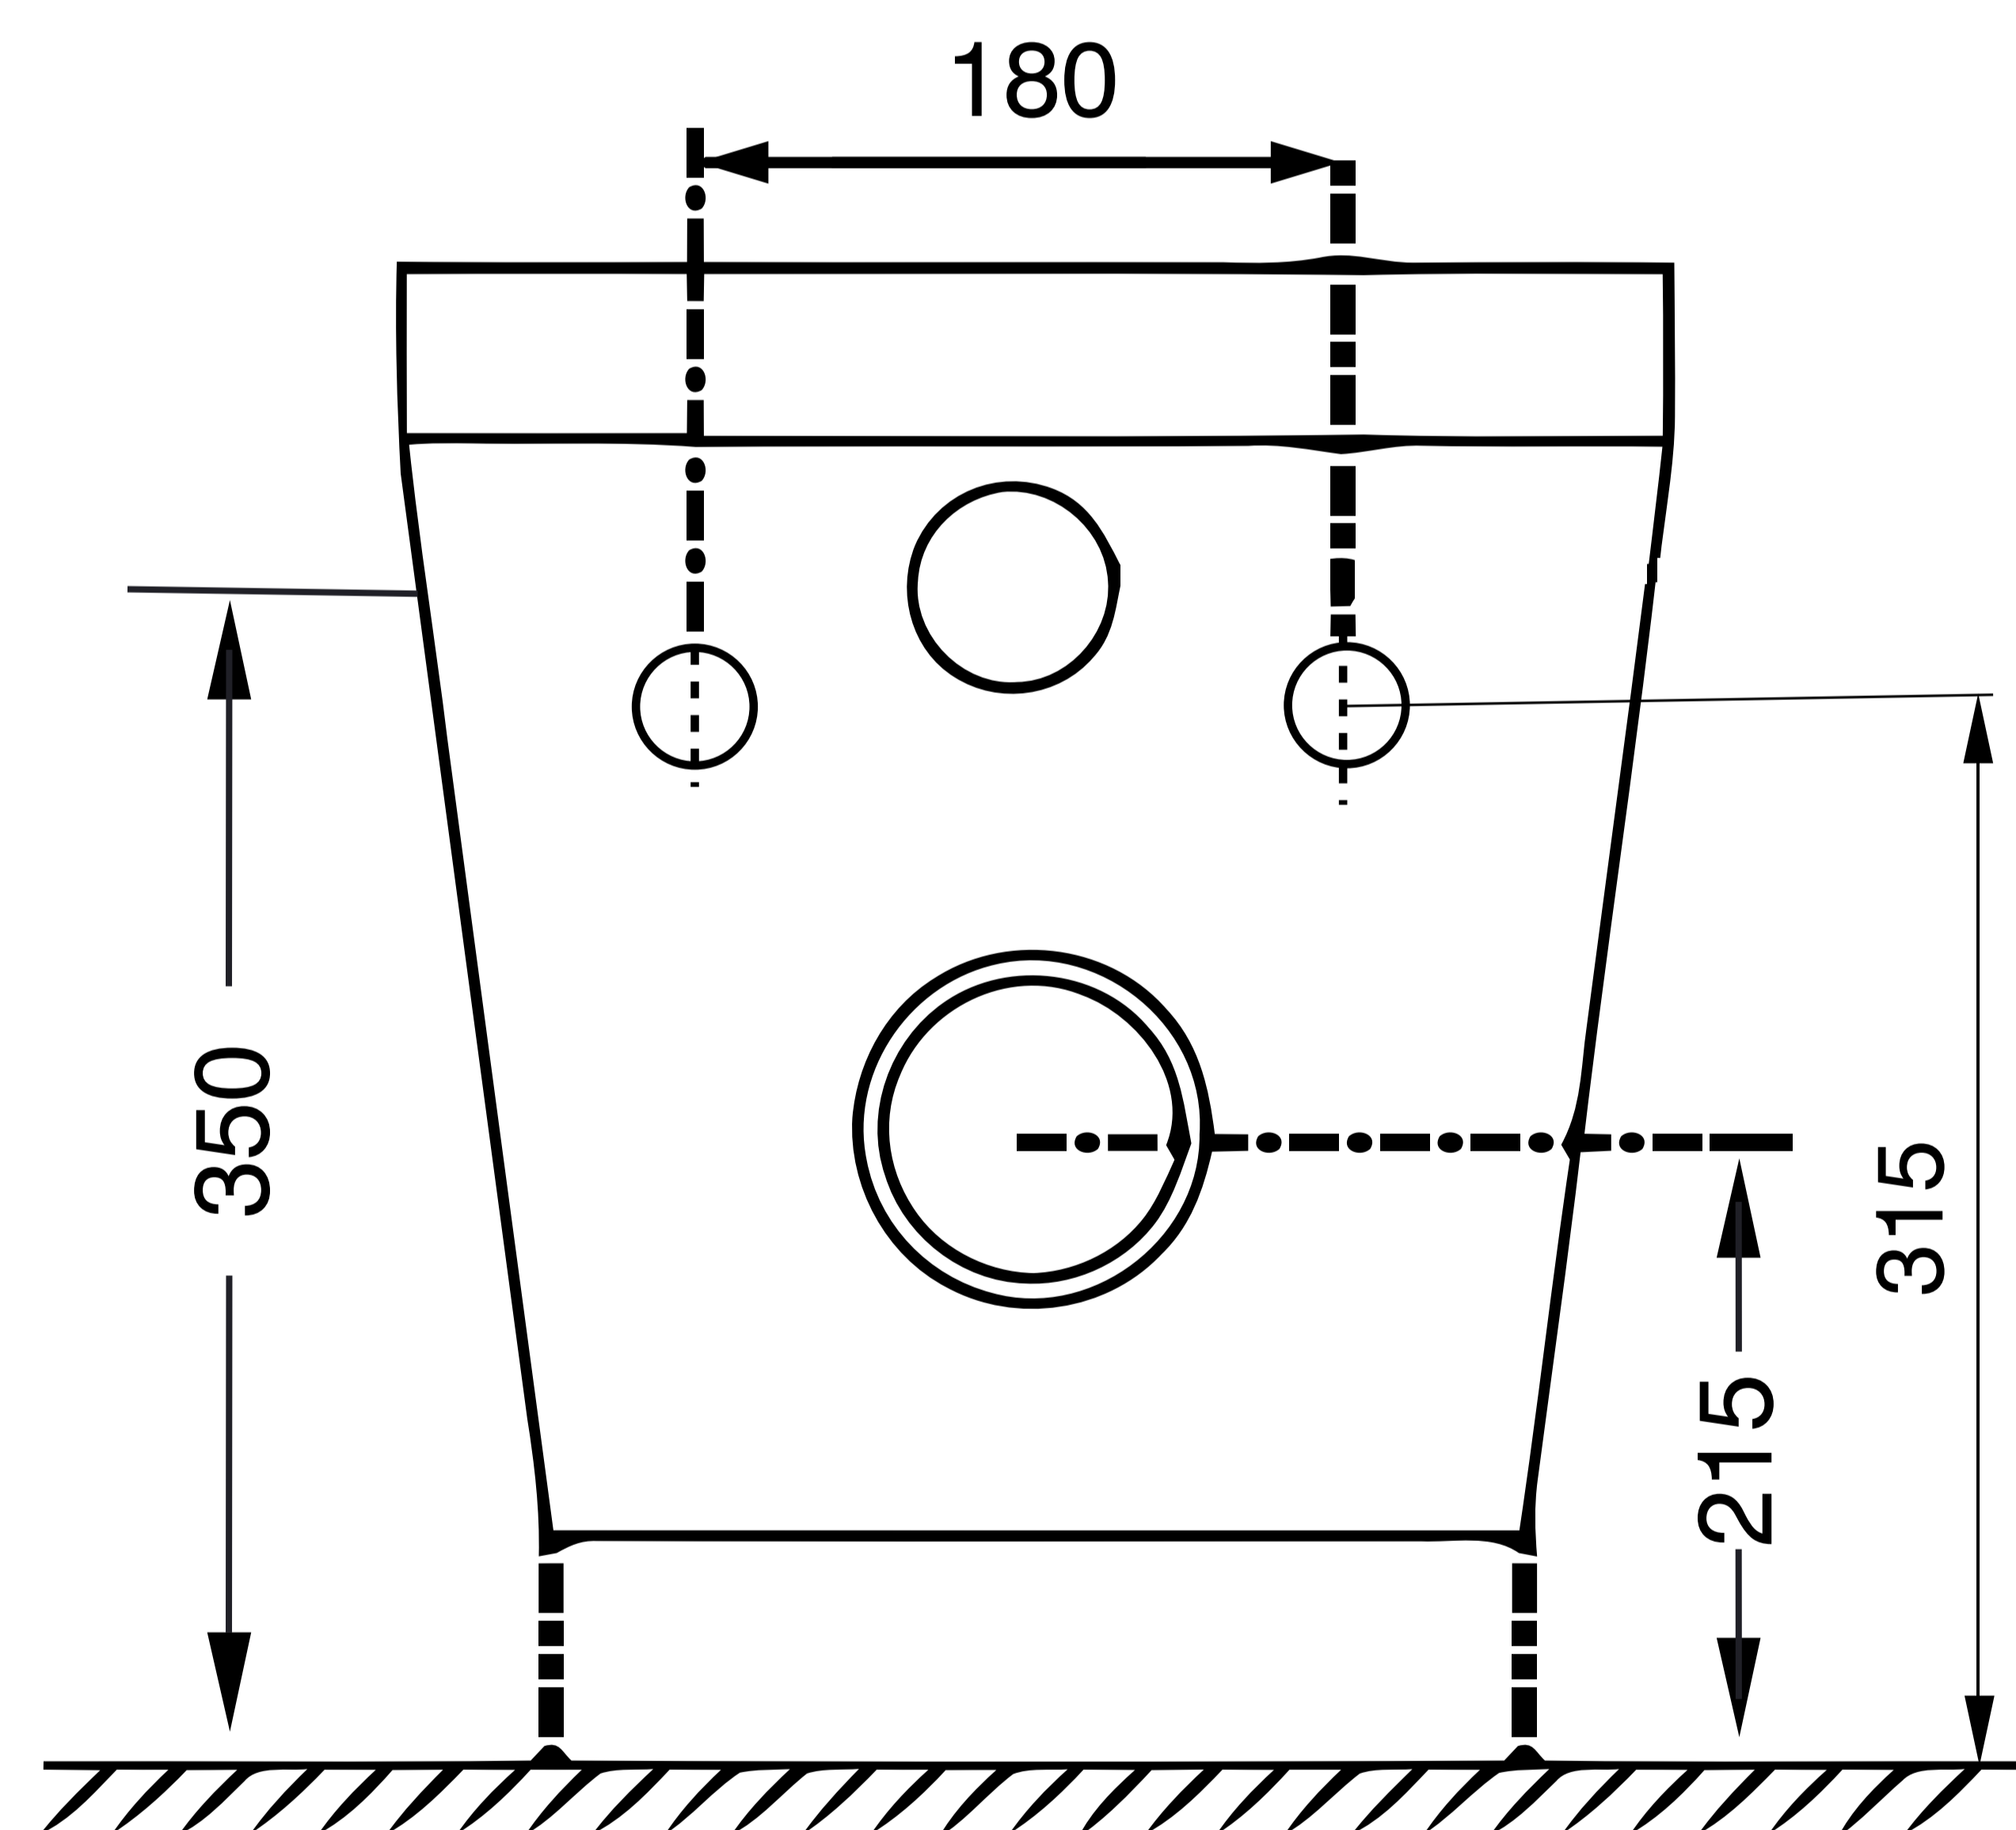

Rimless WC With Slim UF Seat Cover

Product Code : 1842

Technical Drawing

All dimension are in **mm**